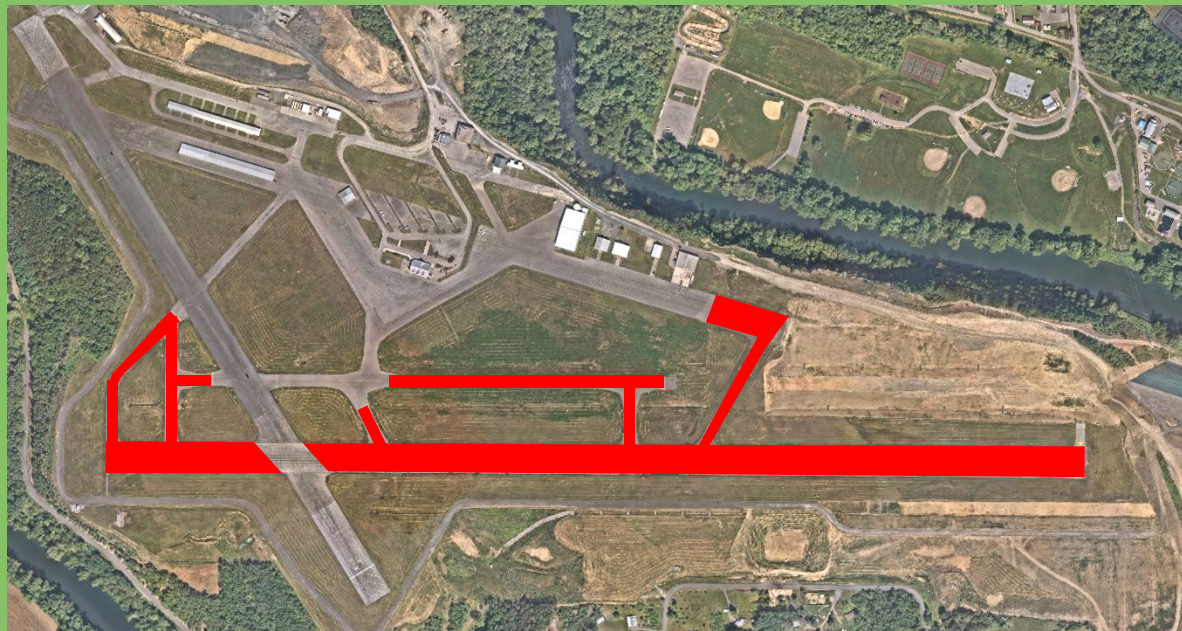

General Aviation Bulletin

from the Office of Regional Aviation Assistance

CBE RWY CLOSURE

Greater Cumberland Regional Airport (CBE)

When: March 4 - 8, 2024

Where: Greater Cumberland Regional Airport (CBE)

What: Closed daily 0700L to 1700L

RWY 05 - 23 and numerous taxiways

RWY 11 -29 remains available

For details call Airport Management at: 304-738-0002

CHECK ALL ASSOCIATED NOTAMS

For immediate release, please post / distribute. No. 2024-04 Issue Date: February 28, 2024