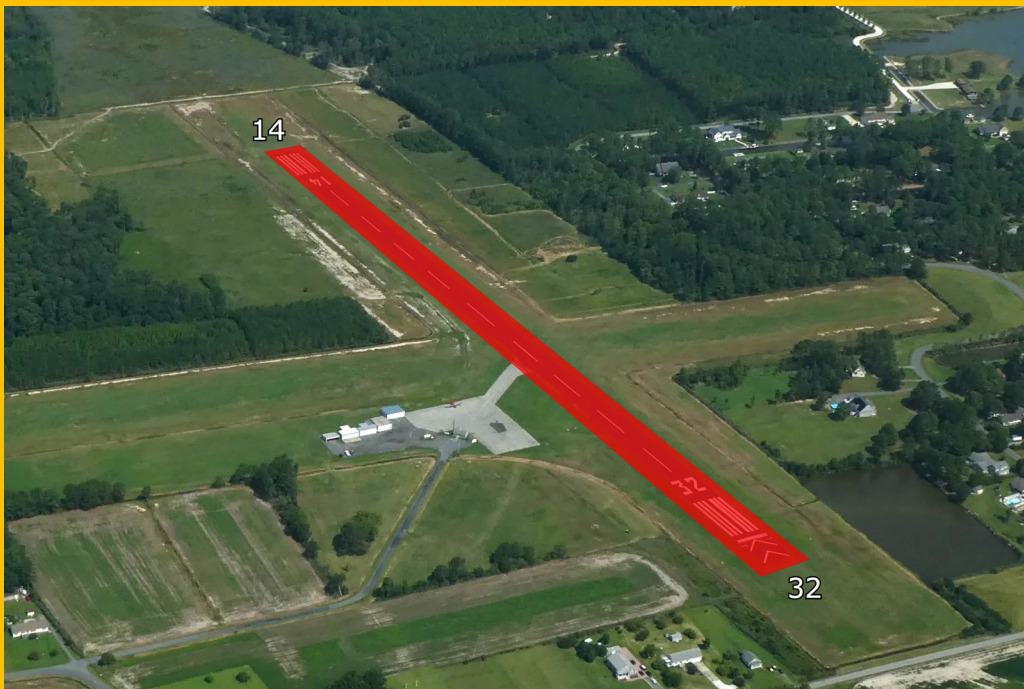

General Aviation Bulletin

from the Office of Regional Aviation Assistance

W41 RWY CLOSURE

When: January 8, 2024 0000L— January 12, 2024 0000L

Where: Crisfield—Somerset County Airport (W41)

What: RWY 14-32 CLOSED