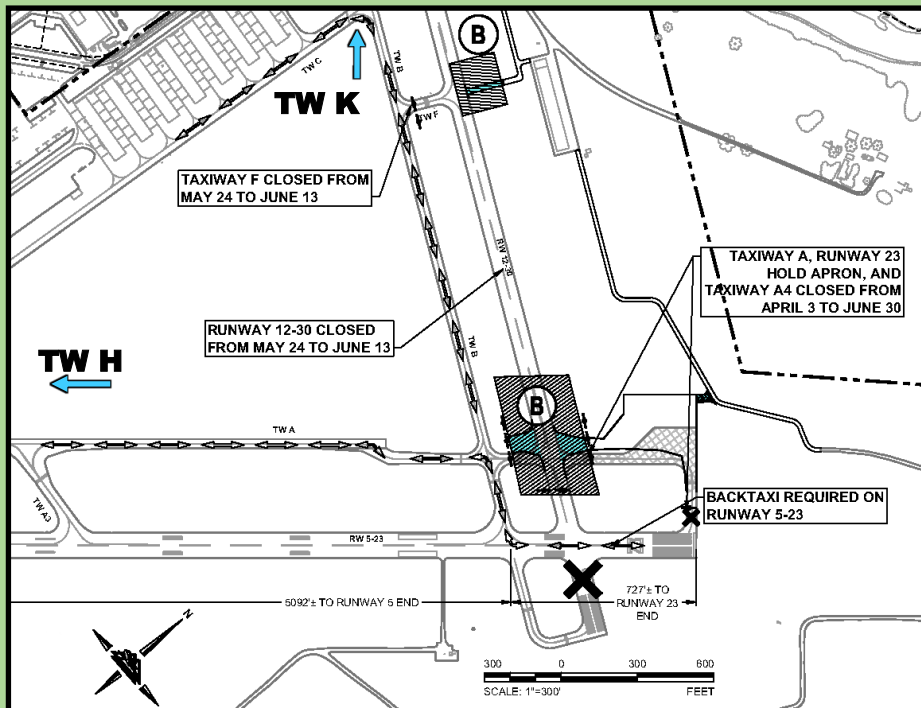

General Aviation Bulletin

from the Office of Regional Aviation Assistance

FDK RUNWAY CLOSURE

When: 2023-MAY-24 — 2023-JUN-13

Where: Frederick Municipal Airport (KFDK)

What: Runway Closure

RWY 12-30 CLOSED

**TW "H" , TW "K" , AND
TW "C" MAY BE USED
FOR RUNUP**

**RWY 23 FULL LENGTH
DEPARTURE WITH
BACK TAXI OR 5,092'
AVAILABLE FOR
DEPARTURE AT
INTERSECTION "B"**

For details call Airport Management at: 301-600-2201

FLY SAFE

CHECK NOTAMS

FLY SMART

For immediate release, please post / distribute.