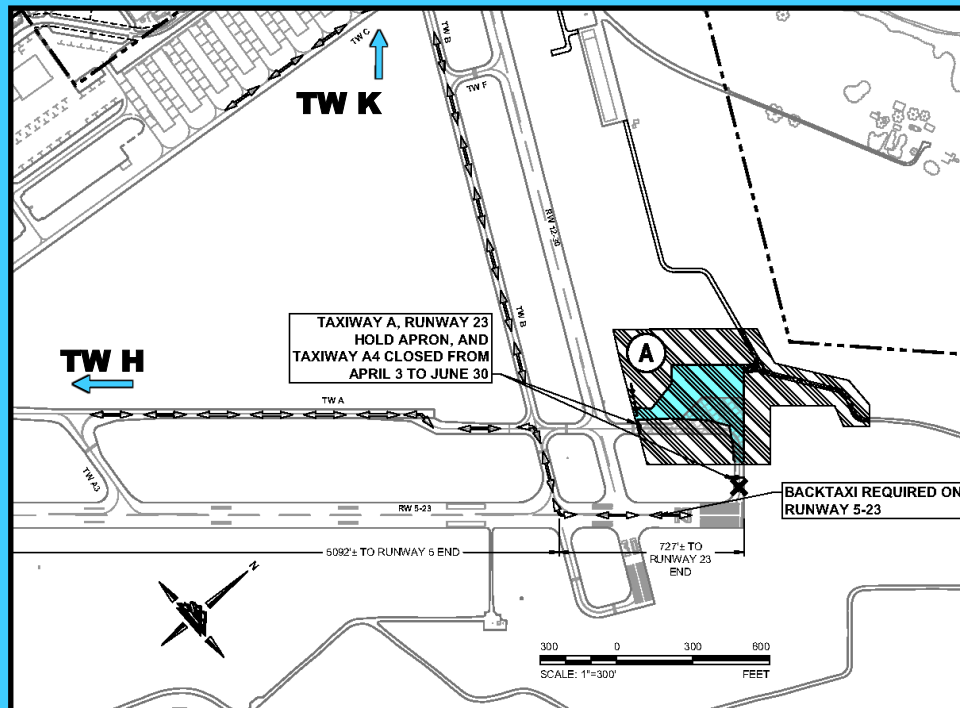

## FDK TAXIWAY CLOSURE

**When:** 2023-APR-03 — 2023-JUN-30

**Where:** Frederick Municipal Airport (KFDK)

**What:** Taxiway Closures

**TW "A" CLOSED FROM  
RWY 30 TO RWY 23  
INCLUDING RUNUP  
AREA**

**TW "H" AND TW "K"  
MAY BE USED FOR  
RUNUP**

**RWY 23 FULL LENGTH  
DEPARTURE WITH  
BACK TAXI OR 5,092'  
AVAILABLE FOR  
DEPARTURE AT  
INTERSECTION "B"**

For details call Airport Management at: 301-600-2201

**FLY SAFE**

**CHECK NOTAMS**

**FLY SMART**