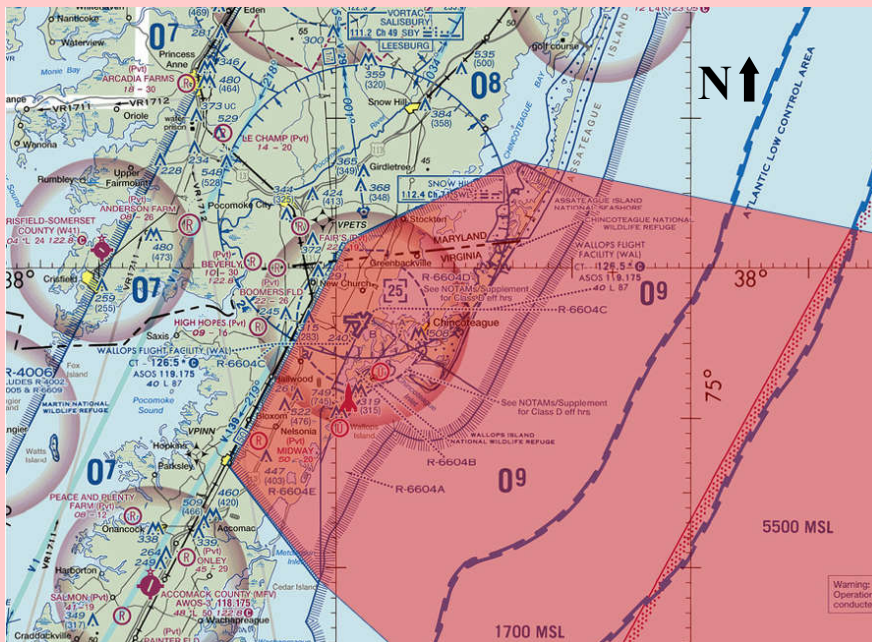

## ROCKET LAUNCH

**When: 2022-DEC-09 1530L – 2145L**

**Where: NASA Wallops Flight Facility (WAL)**

**What: Rocket Lab (Starling)**

**Aircraft Avoidance Area**  
**Contact Wallops Tower (126.5) when traveling in the area.**

Exercise caution when operating near the lower Eastern Shore of MD and VA due to planned rocket launch at the Wallops Flight Facility (WAL).

Multiple back-up launch days are planned.

Pilots are encouraged to contact WAL ATCT (126.5). TFR Published.