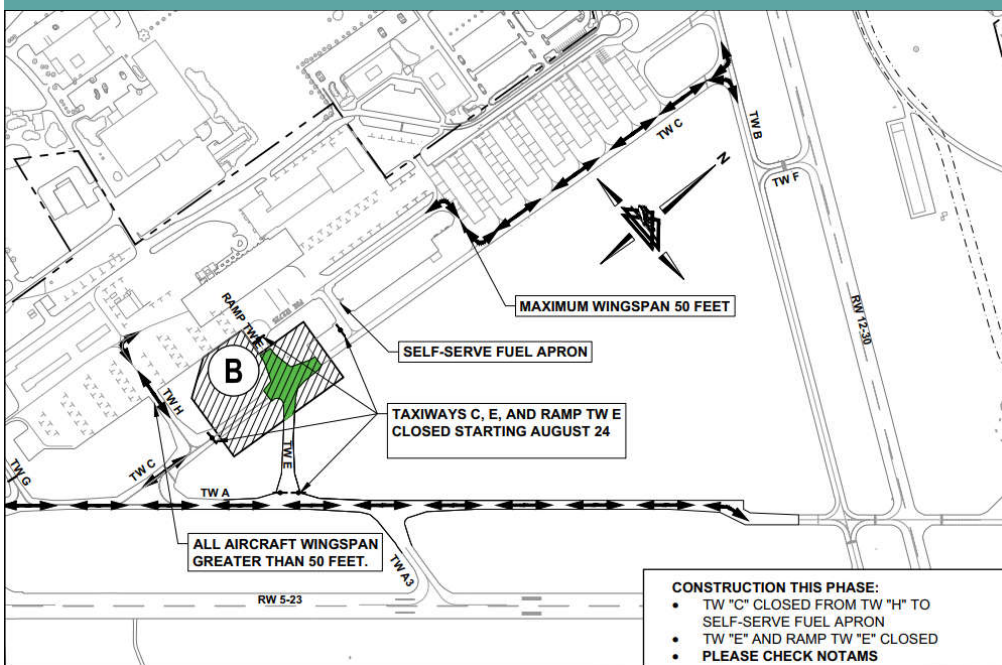

## TAXIWAY CLOSURE

**When:** 2022-AUG-24 - 2022-SEP-07

**Where:** Frederick Municipal Airport (KFDK)

**What:** Taxiway Closures

- TWY "C" CLOSED FROM TWY "H" TO SELF-SERVE FUEL APRON
- TWY "E" AND RAMP TWY "E" CLOSED