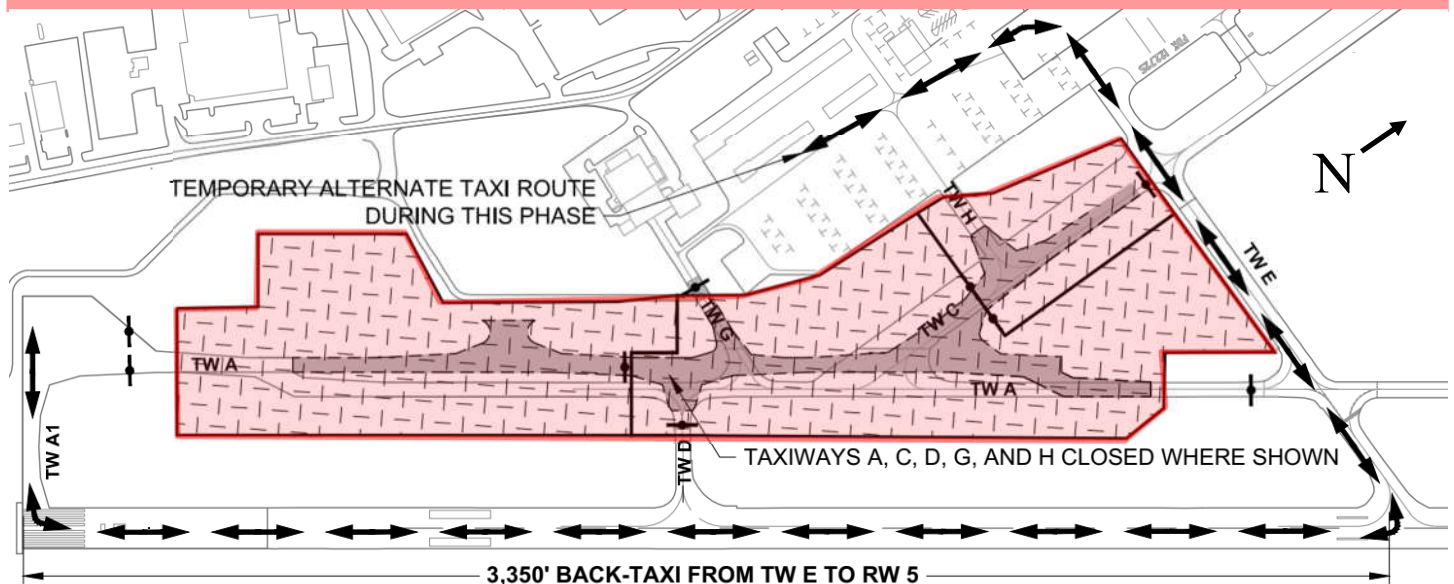

General Aviation Bulletin

from the Office of Regional Aviation Assistance

TAXIWAY CLOSURE

When: 2021-AUG-02 - 2021-OCT-15

Where: Frederick Municipal Airport (KFDK)

- RW 5 back-taxi for departure 3,350 feet. RW 5 Hold Apron open.
- TW "A" closed between TW "D" and TW "E".
- TW "C" closed between TW "A" and TW "E".
- TW "H" and TW "G" closed.