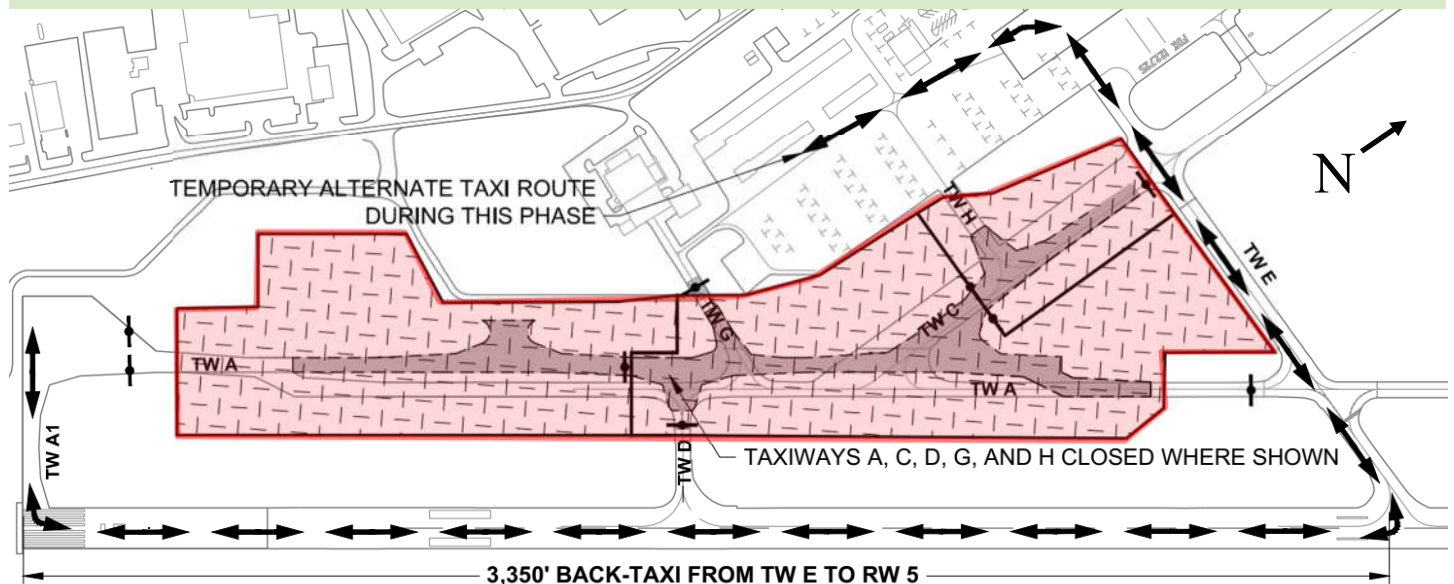

## TAXIWAY CLOSURE

**When: 2021-AUG-02 - 2021-SEP-25**

**Where: Frederick Municipal Airport (KFDK)**

- RW 5 back-taxi for departure 3,350 feet. RW 5 Hold Apron open.
- TW "A" closed between TW "D" and TW "E".
- TW "C" closed between TW "A" and TW "E".
- TW "H" and TW "G" closed.