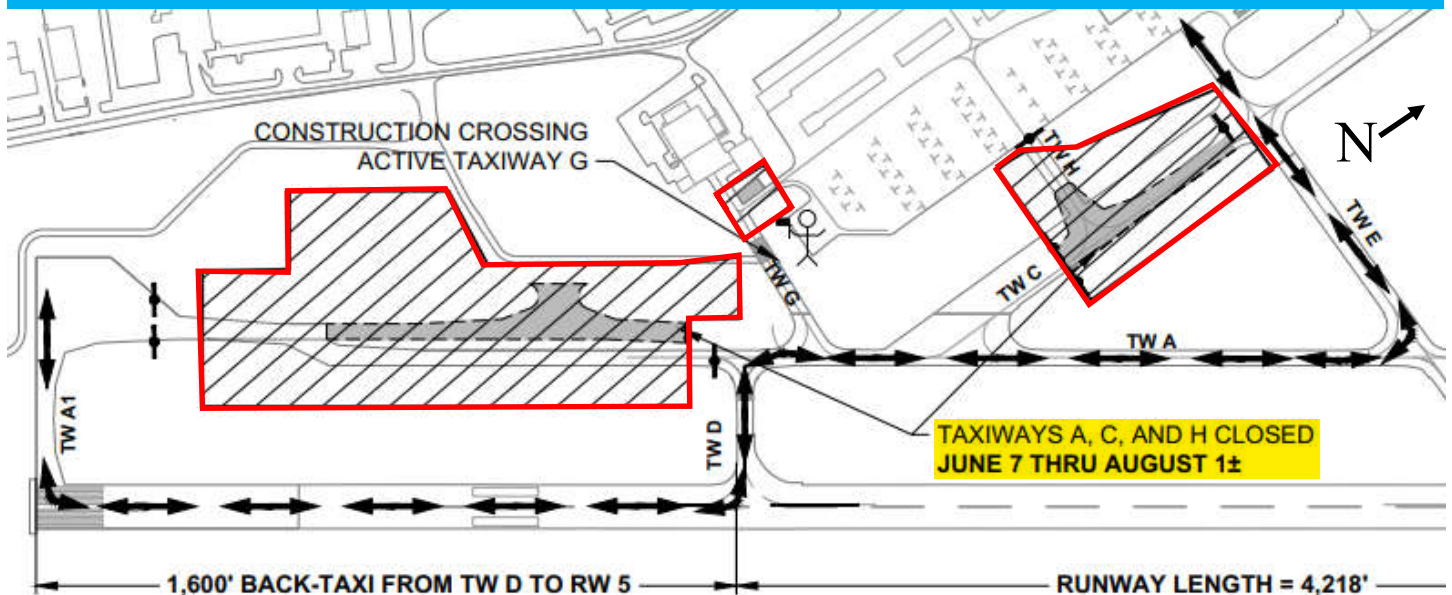

General Aviation Bulletin

from the Office of Regional Aviation Assistance

TAXIWAY CLOSURE

When: 2021-JUN-07 - 2021-AUG-1

Where: Frederick Municipal Airport (KFDK)

- RW 5 back-taxi for departure 1,600 feet. RW 5 Hold Apron open.
- TW "A" closed SW of TW "D".
- TW "C" closed between TW "A" and TW "E".
- TW "H" closed.