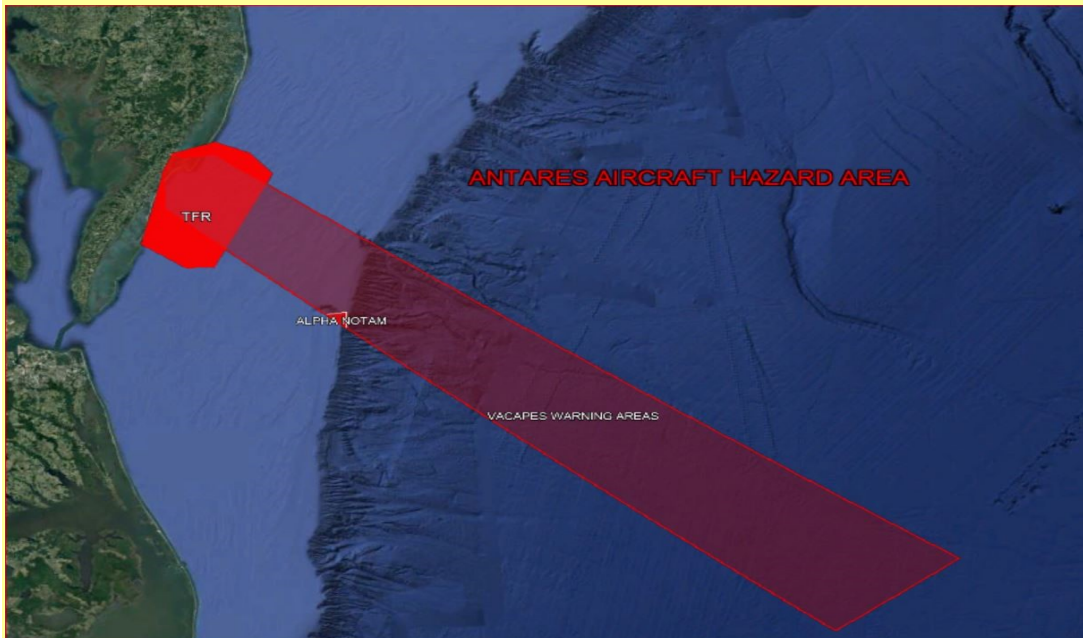

General Aviation Bulletin

from the Office of Regional Aviation Assistance

ROCKET LAUNCH

When: 2021-FEB-20 1200L – 2021-FEB-20 1430L

Where: NASA Wallops Flight Facility (WAL)

What: One (1) Antares NG-15 Rocket

Aircraft Avoidance Area

Contact Wallops Tower (126.5) when traveling in the area.

Exercise caution when operating near the lower Eastern Shore of MD and VA due to planned rocket launch at the Wallops Flight Facility (WAL).