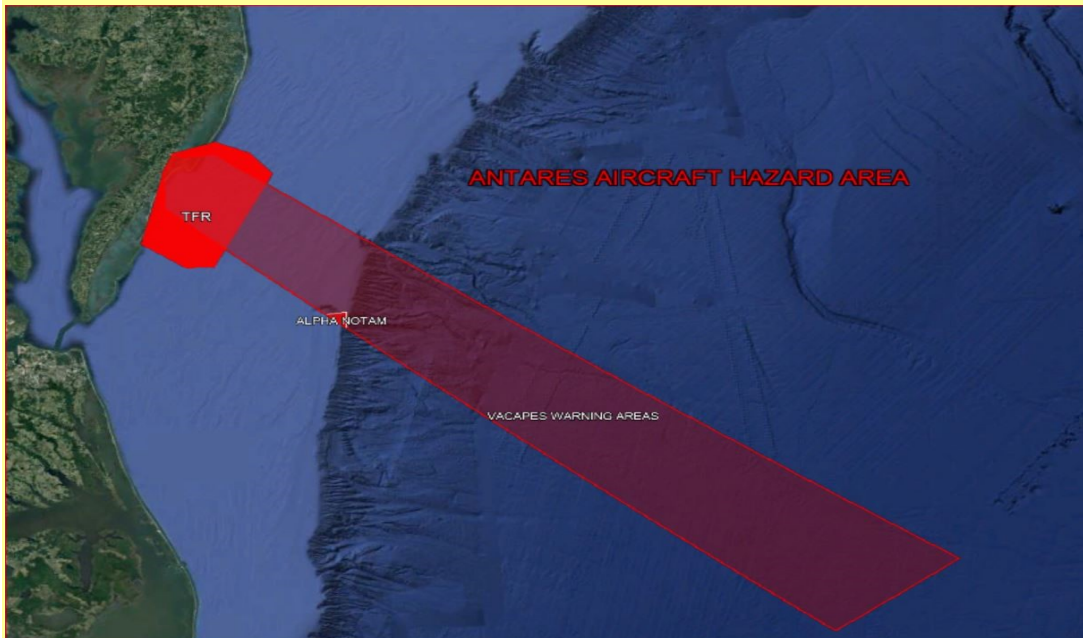

General Aviation Bulletin

from the Office of Regional Aviation Assistance

ROCKET LAUNCH

When: 2020-FEBRUARY-9 1715 – 1915 EDT

Where: NASA Wallops Flight Facility (WAL)

What: One (1) Antares Rocket

Aircraft Avoidance Area

Contact Wallops Tower (126.5) when traveling in the area.

Exercise caution when operating near the lower Eastern Shore of MD and VA due to planned rocket launch at the Wallops Flight Facility (WAL).

Multiple back-up launch days are planned.