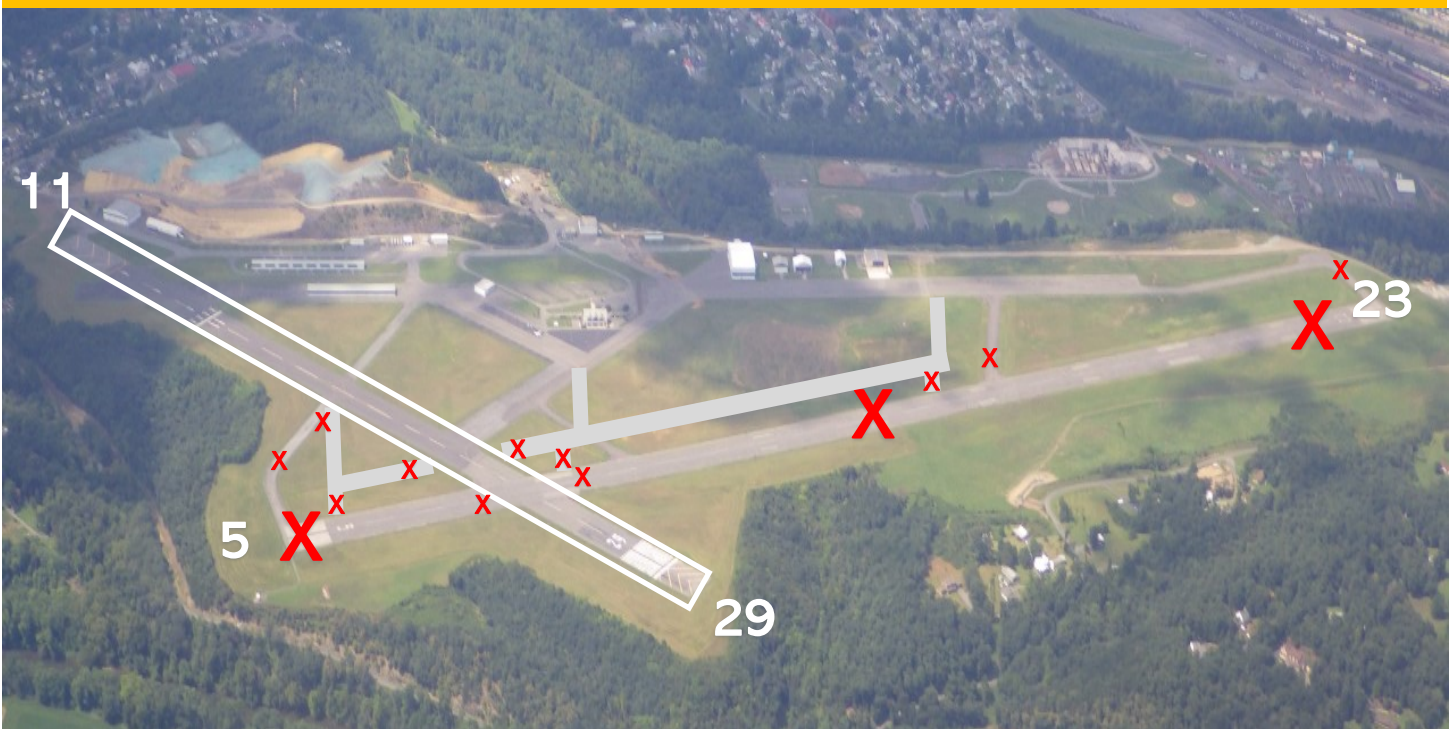

General Aviation Bulletin

from the Office of Regional Aviation Assistance

RUNWAY CLOSURE

**Greater Cumberland Regional Airport (CBE)
Wiley Ford, WV**

**RUNWAY 5/23 CLOSED
DURING CONSTRUCTION**

**ESTIMATED EFFECTIVE DATES:
March 25, 2019 0700L THROUGH April 5, 2019 0700L**