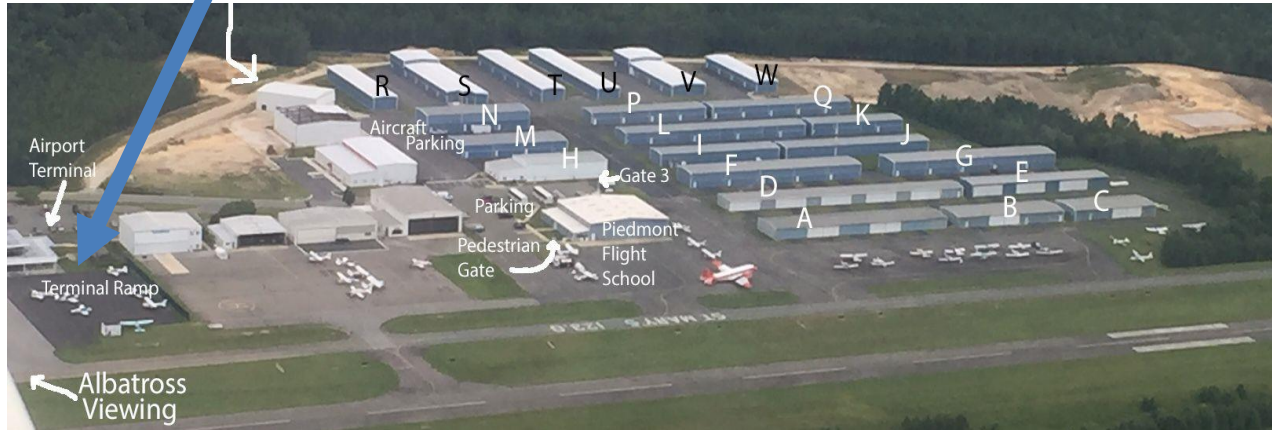

EAA CHAPTER 478 FLY IN/ DRIVE IN SOCIAL GET TOGETHER at ST MARY'S AIRPORT(2W6) TERMINAL BLDG

SATURDAY April 21, 2018

Meet here at
Terminal Building
and park airplanes here

10am – 1 pm
Rain or Shine

- See local airplanes
- Do some “Hangar Flying” with local pilots
- Talk about “Drones”
- One-on-one Young Eagle flying

Fly into 2W6 (St Mary's)
Airport with your buddy for
donuts & coffee or a hot
dawg

Get Your MD Passport
Stamp at 2W6

Additional info <http://www.478.eeachapter.org>