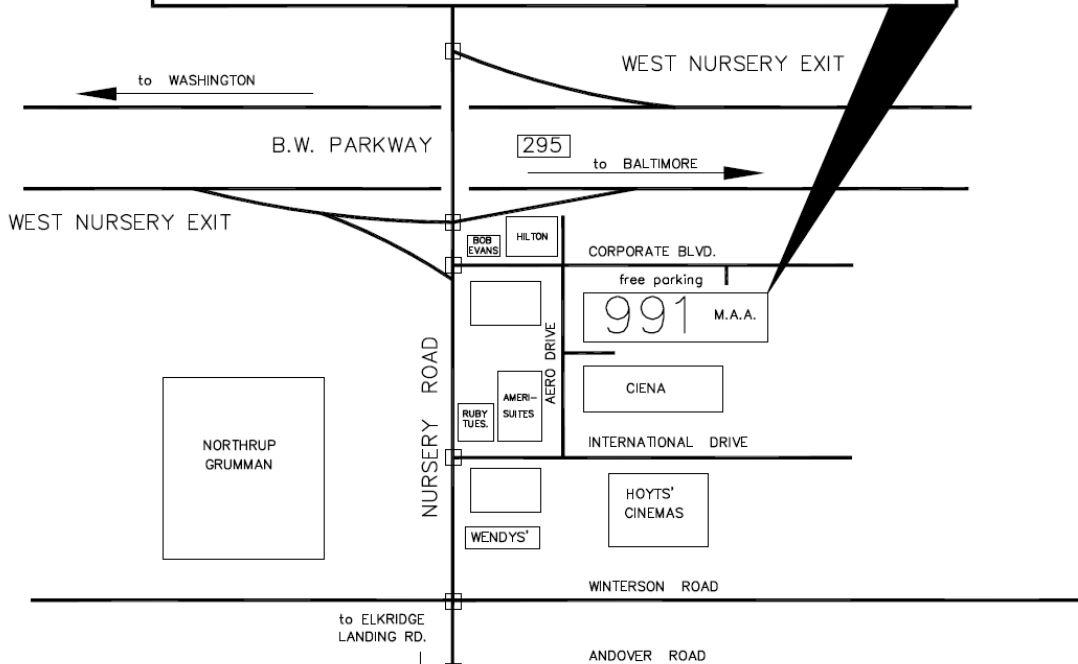

# MARYLAND AVIATION ADMINISTRATION 991 Corporate Boulevard Linthicum , Md. 21090

( Physical address - NOT FOR U.S. MAIL DELIVERY )

## From BALTIMORE

Take 295 South towards Washington  
Take the West Nursery Rd. exit  
Turn LEFT at West Nursery Rd.  
Turn LEFT at Corporate Blvd.  
Go through intersection of Corporate and Aero Drive  
Building is on the RIGHT

## From WASHINGTON

Take 295 North towards Baltimore  
Take the West Nursery Rd. exit  
GO EAST (right) onto West Nursery Rd.  
Turn LEFT at International Drive  
Turn LEFT at Aero Drive  
Turn RIGHT at Corporate Blvd.  
Building is on the RIGHT

## From BWI AIRPORT

Leave Airport via Elm Rd.  
At intersection w/Aviation Blvd. , go STRAIGHT across to  
ElkrIDGE Landing Rd.  
Turn LEFT at ElkrIDGE Landing Rd.  
Turn RIGHT at West Nursery Road  
Turn RIGHT at Corporate Blvd.  
Go through intersection of Corporate and Aero Drive  
Building is on the RIGHT